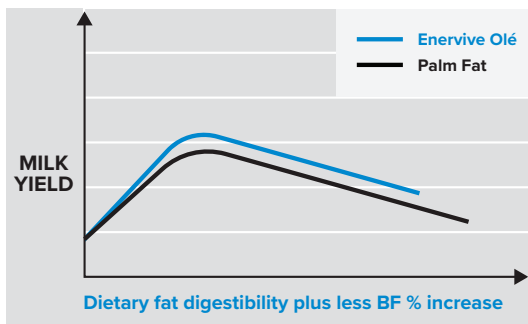

EFFECT OF ENERVIVE OLÉ ON MILK YIELD AND BCS

TO GET TRUSTED PRODUCTS THAT WORK, CONTACT US

604.557.1481

info@nutritechsolutions.com

nutritech SOLUTIONS