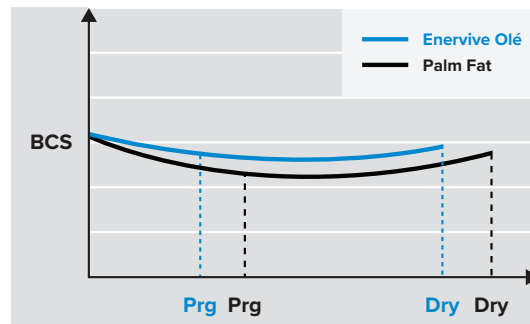

TOP TIER DAIRY MANAGERS KNOW HOW TO MAXIMIZE INCOME OVER FEED COST

MAKE MORE MONEY WITH **enervive Olé**[®]

Feeding the right balance of palm and oleic fat increases BF %

PLUS

- ↑ Body Condition Score (BCS)
- ↑ Pregnancy Rate
- ↑ Peak Milk Yield

FINDING THE BALANCE BEYOND INCREASING BF %

EFFECT OF ENERVIVE OLÉ ON MILK YIELD AND BCS

TO GET TRUSTED PRODUCTS THAT WORK, CONTACT US

604.557.1481

info@nutritechsolutions.com

nutritech SOLUTIONS